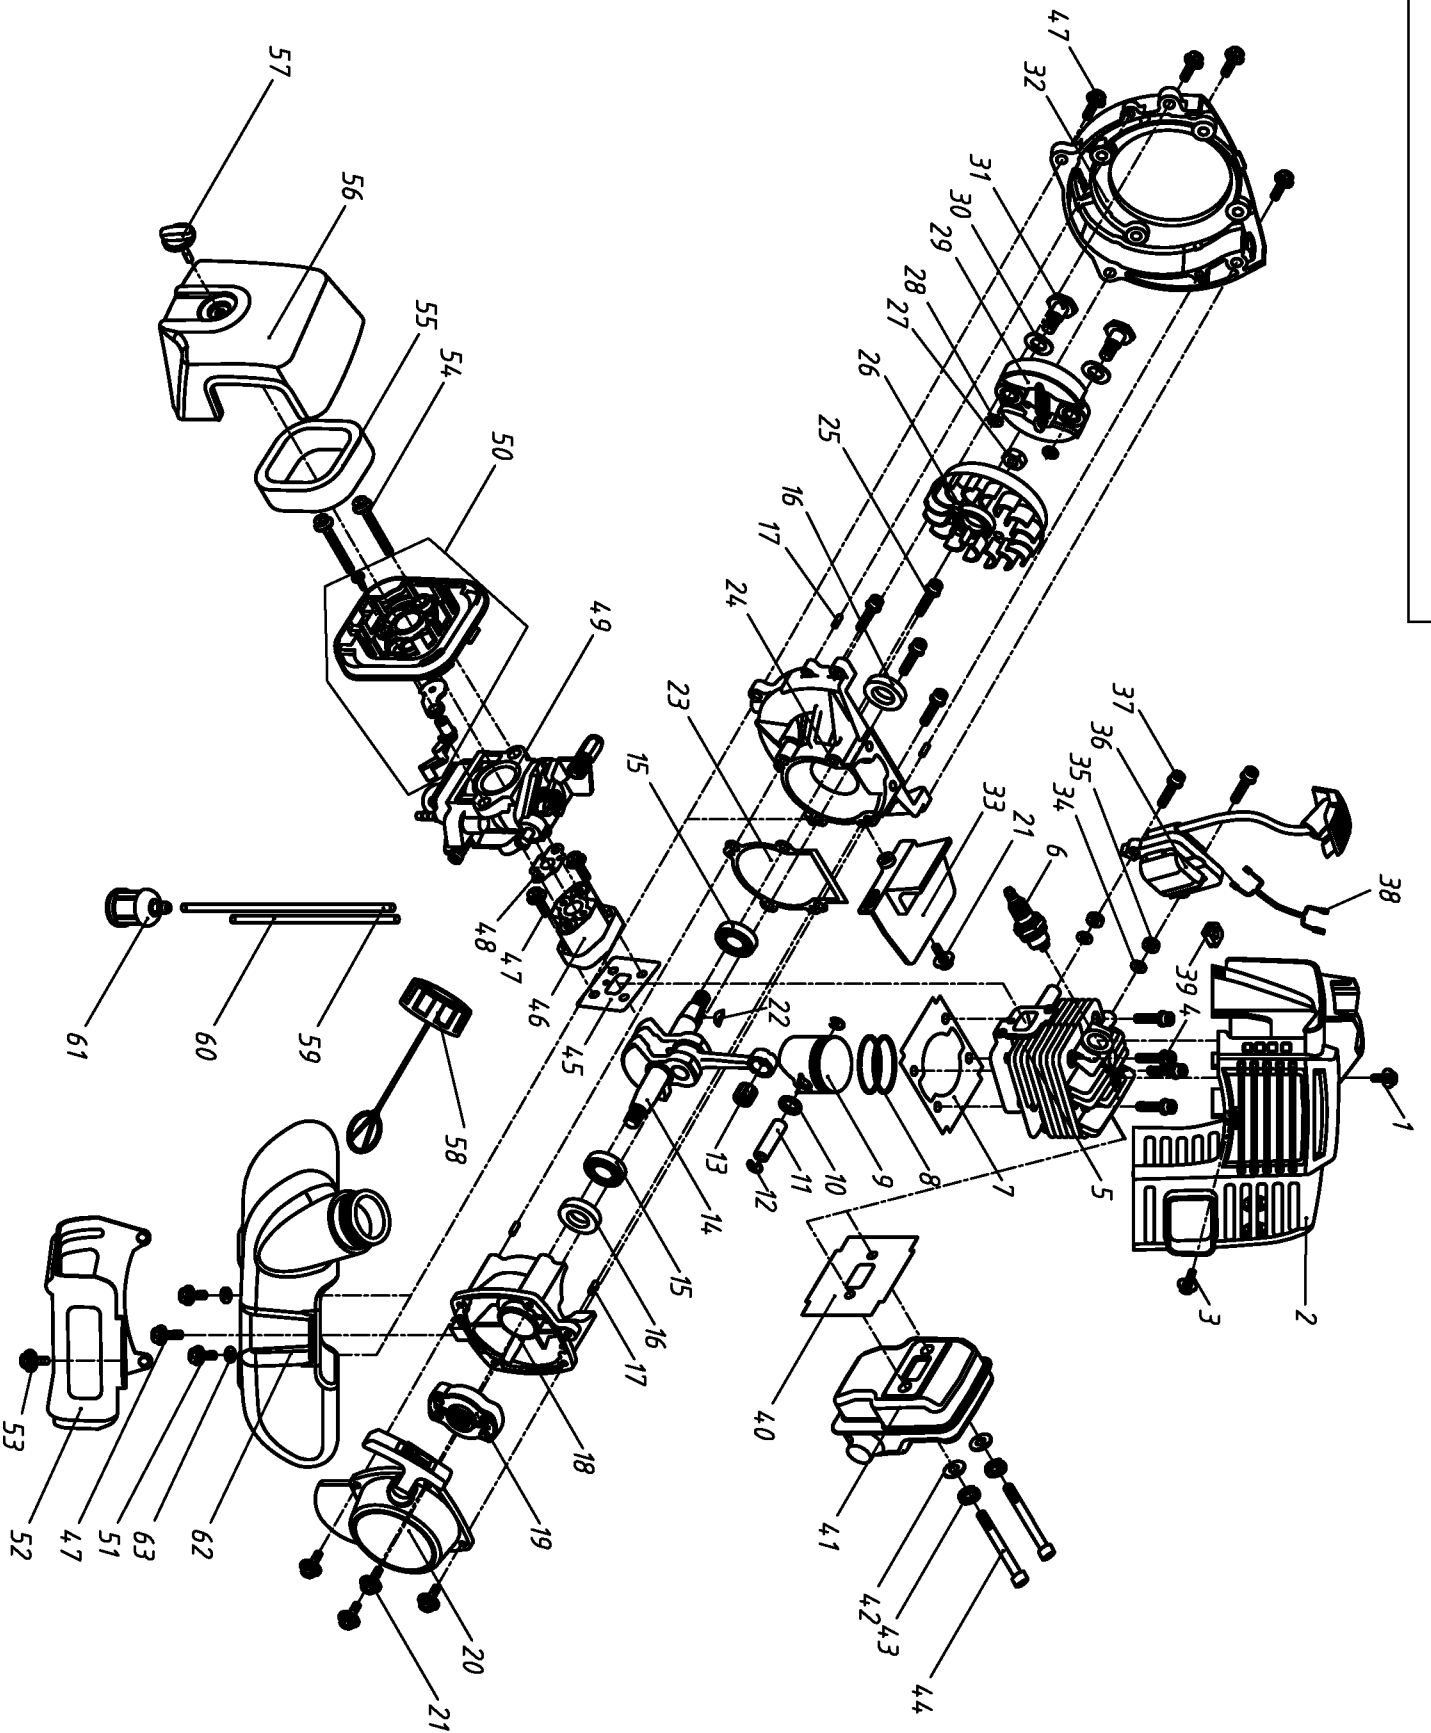

1E34FGA 分解图
1E34FGA GASOLINE ENGINE EXPLOSIVE PICTURE

PP126

Item	Part No.	Part Name	Qty
1	03010110007	SCREW M5X12	1
2	70030030515	COVER	1
3	03020020055	SCREW ASSY M4X12	1
4	03010010062	SCREW M5X20	4
5	70070130032	GASKET, cylinder	1
6	03130010013	PLUG	1
7	02070010032	GASKET, cylinder	1
8	02020020003	RING, piston	2
9	02010020005	PISTON	1
10	02020150002	STOP RING	2
11	02020010004	PIN, piston	1
12	02020030017	PISTON PIN CIRCLET	2
13	03090020018	NEEDLE, bearing	1
14	02020120023	CRANKSHAFT COMP.	1
15	03090010028	BALL-BEARING	2
16	03100010009	OIL SEAL	2
17	03060010002	PIN B3X10	4
18	70070050038	REAR HALF CRANKCASE	1
19	02050100015	STARTER PULLEY ASSY	1
20	02050070009	STARTER	1
21	03020020029	SCREW ASSY M4X16	5
22	03070010001	KEY	1
23	02070010119	GASKET, crankcase	1
24	70070050039	FRONT HALF CRANKCASE	1
25	03010010058	SCREW M5X25	4
26	02050030018	MAGNETO ROTOR	1
27	03030020003	NUT M8X1	1
28	03040050052	WASHER 6X15X1.2	2
29	02050160002	CLUTCH ASSY	1
30	03040050042	WASHER	2
31	02020130001	CLUTCH STEP SCREW	2
32	80010020078	FAN COVER	1
33	070030030164	GUIDE PLATE	1
34	03040010008	WASHER 4	2
35	02070010048	Space, housing	2
36	02050030124	MAGNETO ROTOR	1
37	03020020054	SCREW M4X20	2
38	02050050213	STOP CORD COMP.	1
39	02080020012	Retaining Sleeve	1
40	02070010162	GASKET, muffler	1
41	02050010015	MUFFLER	1
42	03040020020	WASHER 5	2
43	03050010015	WASHER 5	2
44	03010010051	SCREW M5X55	2
45	02070010019	WASHER, cylinder side	1
46	70030020016	INLET MANIFOLD	1