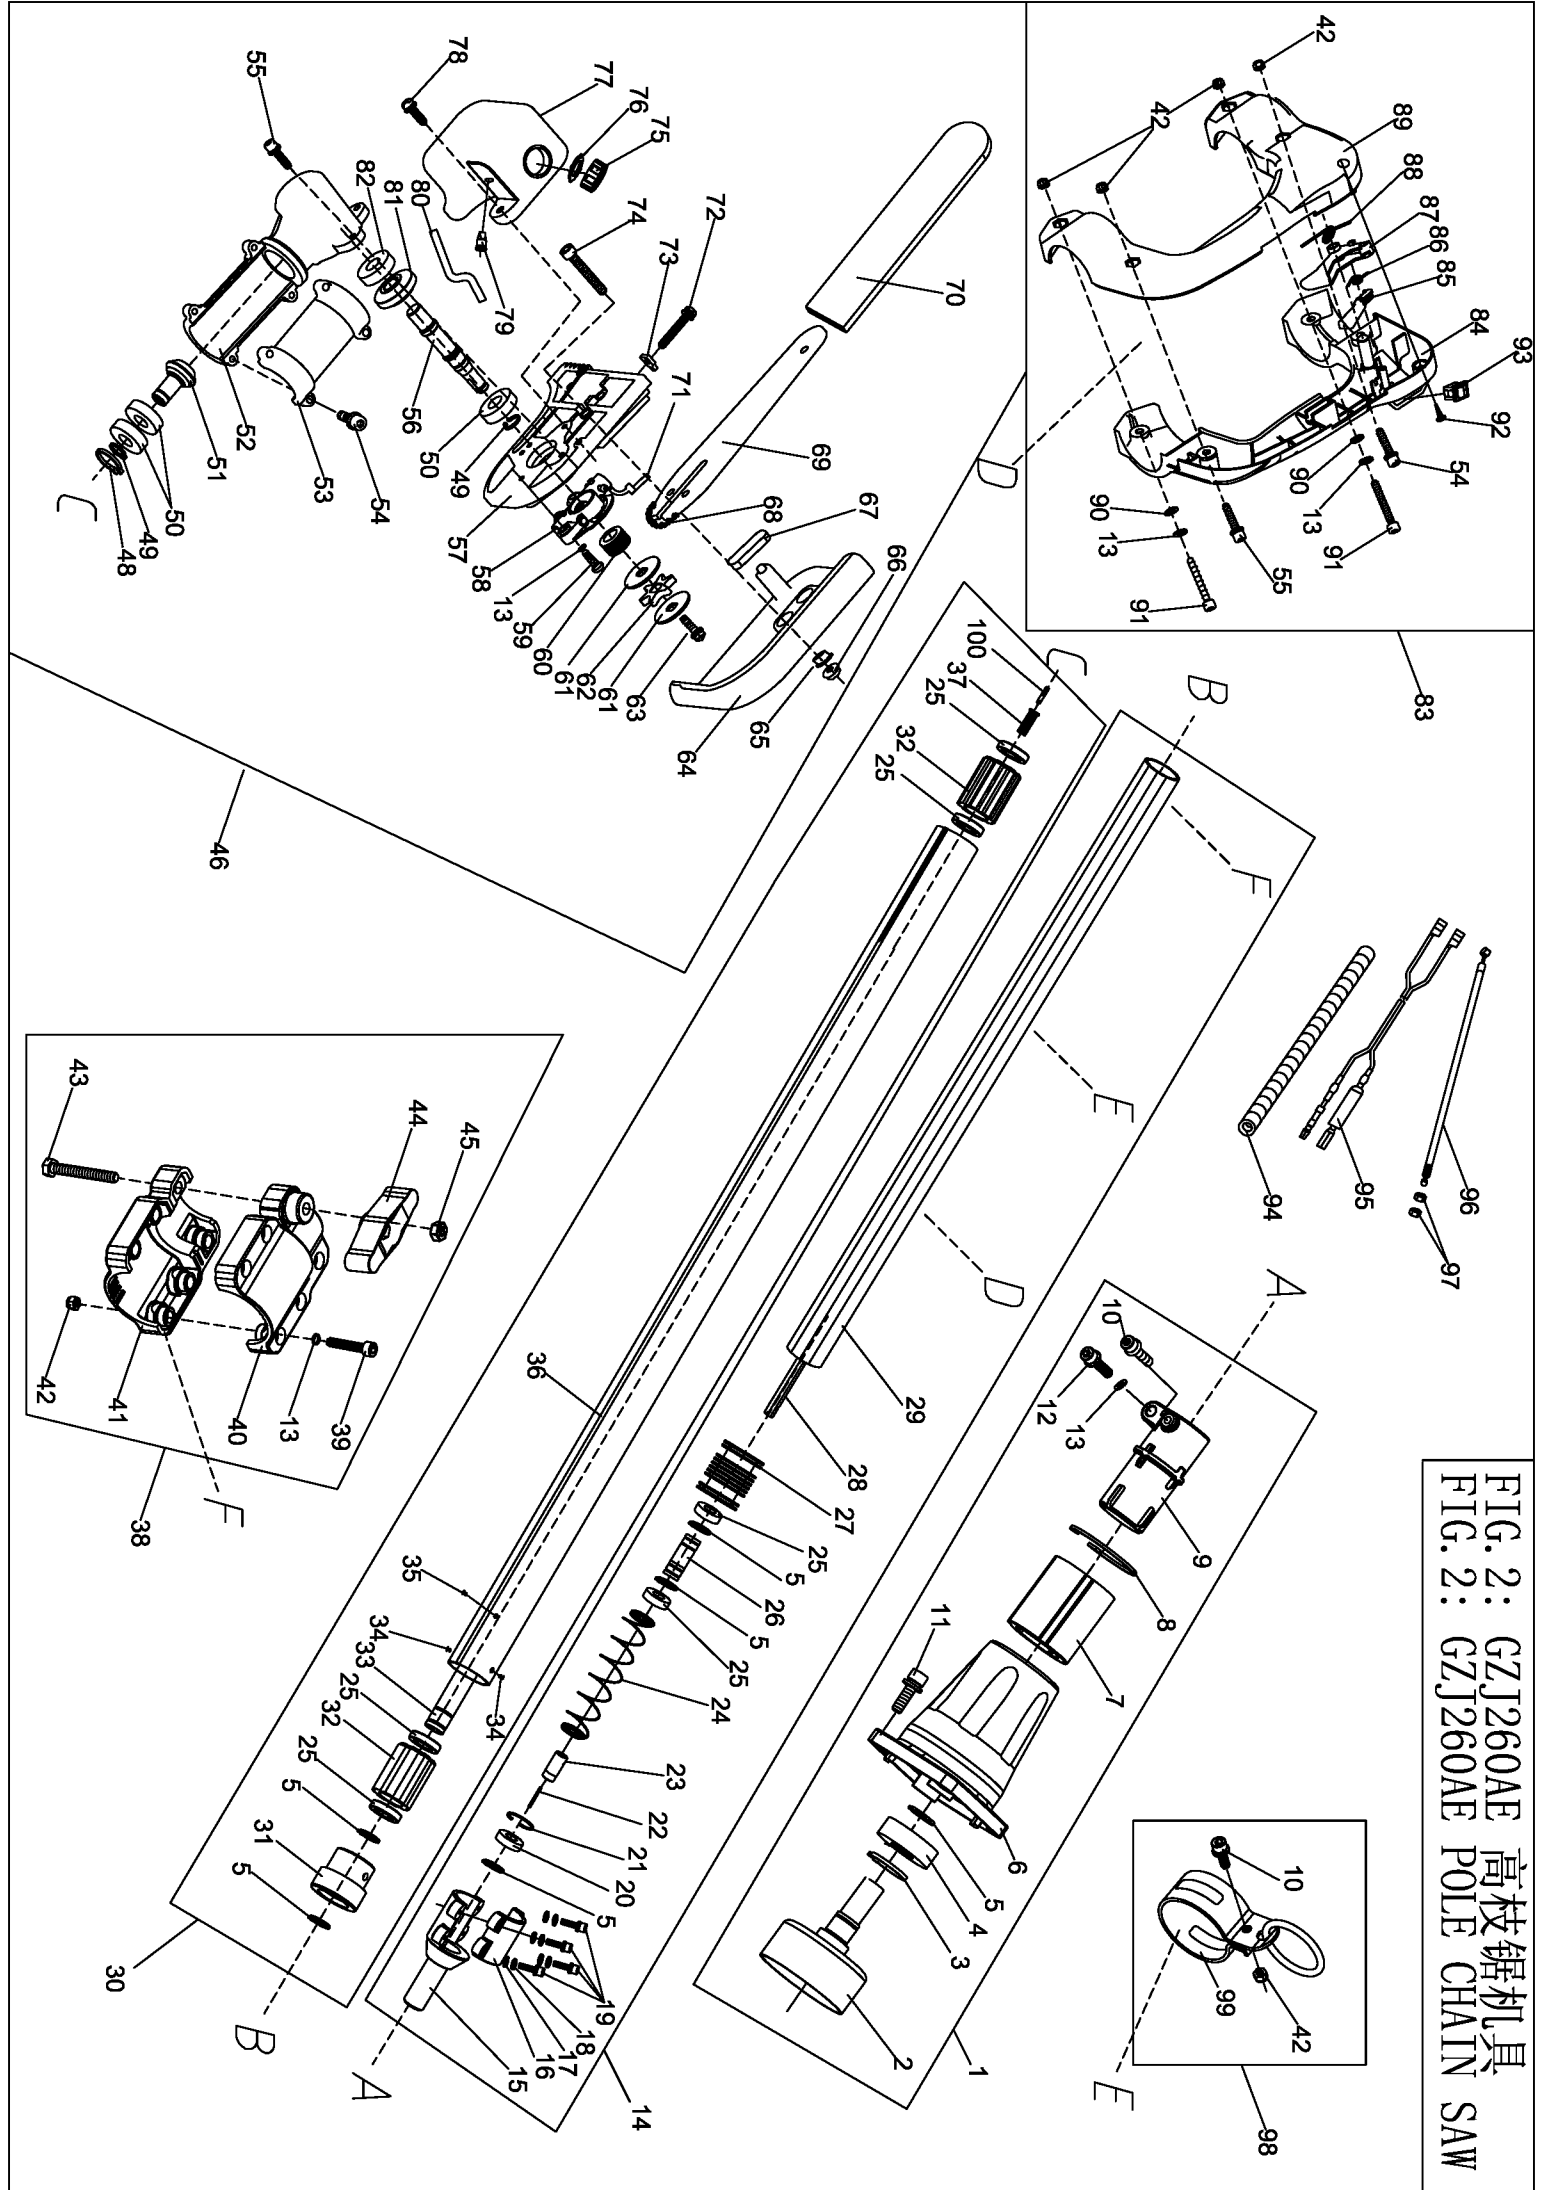

FIG. 2: GZJ260AE 高枝锯机具
FIG. 2: GZJ260AE POLE CHAIN SAW

PP126

No.	ERP No.		Qty.
2-1	61270020107	Clutch Case Assy	1
2-2	02020050036	Clutch Drum	1
2-3	03120020004	Retainer Ring	1
2-4	03090010012	Bearing	1
2-5	03120010005	Retainer Ring	8
2-6	80010060017	Clutch Case	1
2-7	02080020106	Antivibration Rubber	1
2-8	03120020010	Retainer Ring	1
2-9	80010060016	Pipe Joint	1
2-10	03020020025	Screw	1
2-11	03010010059	Screw	4
2-12	03010010021	Screw	1
2-13	03050010014	S. Washer	8
2-14	61270010147	Pipe Assy	1
2-15	80010060020	Pipe Connector	1
2-16	80010060021	Joint Cap	1
2-17	03040020015	Nut	4
2-18	03050010012	Nut	4
2-19	03010010018	Screw	4
2-20	03090010014	Bearing	1
2-21	03120020001	Retainer Ring	1
2-22	02050080037	Short soft shaft	1
2-23	02020090119	Spline tube	1
2-24	02020110117	Spring	2
2-25	03090010044	Bearing	12
2-26	02010010178	Connecting Shaft	2
2-27	02080020109	Bushing	2
2-28	02010010147	Drive Shaft	1
2-29	02010010145	Pipe	1
2-30	61270010151	Connecting Tube Assy	1
2-31	70030180404	Bearing Bush	1
2-32	02080020105	Rubber Plug	4
2-33	02020160538	Connecting Shaft	1
2-34	04100000929	Rivet	2
2-35	04100000938	Rivet	1
2-36	02010010146	Connecting Tube	1
2-37	70070110038	Spline joint	1
2-38	61270120009	Holder Assy	1
2-39	03010010065	Screw	5
2-40	70030180405	Top Holder	1
2-41	70030180406	Lower Holder	1
2-42	03030060007	Lock Nut	10
2-43	03010020025	Screw	1
2-44	70030180407	Clamping Screw	1
2-45	03030060002	Lock Nut	1
2-46	61270030069	Saw Chain Assy	1
2-47	02020160606	Side key	1
2-48	03010010057	Retainer Ring	1
2-49	03120010002	Retainer Ring	2